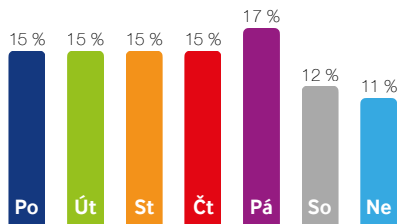

## Screen's potential:

**11 500** Pedestrians (people a day)

**64 500** Motorists (people a day)

**76 000** **Daily Traffic Count**

**Locations:** business district / residential area

**Positions:** through the city,  
direction D1 and D2 motorway