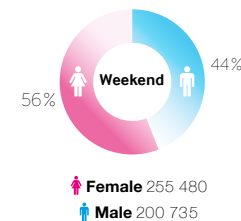

## Screen's potential:

**11 500** Pedestrians (people a day)

**64 500** Motorists (people a day)

**76 000** **Daily Traffic Count**

**Locations:** business district / residential area

**Positions:** through the city,  
direction D1 and D2 motorway

Weekly viewership 6:00 a.m. – 10:00 p.m.

**GPS coordinates:** 49.18127 N, 16.62104 E