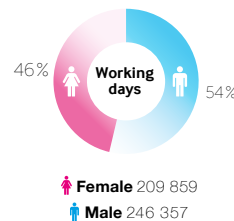

## Screen's potential:

**11 500** Pedestrians (people a day)

**64 500** Motorists (people a day)

**76 000** **Daily Traffic Count**

**Locations:** business district / residential area

**Positions:** through the city,  
direction D1 and D2 motorway