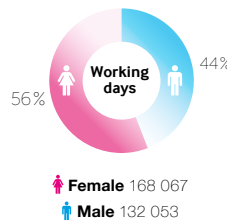

👩 **Female** 168 067
👨 **Male** 132 053