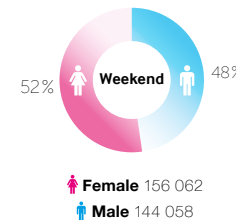

Birth certificate

Statistics

Screen's potential:

- 12 200** 🚶 Pedestrians (people a day)
- 56 420** 🚗 Motorists (people a day)
- 68 610** 🕒 **Daily Traffic Count**

Locations: residential area
Positions: busy square / traffic junction

Weekly viewership 6:00 a.m. – 10:00 p.m.

GPS coordinates: 49.18973 N, 16.59364 E

👩 **Female** 168 067
 👨 **Male** 132 053

👩 **Female** 156 062
 👨 **Male** 144 058

37

Brno – Mendlovo náměstí
South-Moravian Region