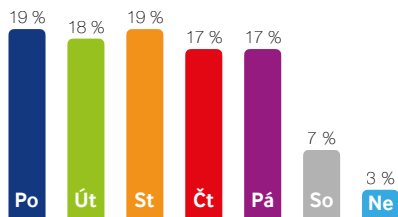

Weekly viewership 6:00 a.m. – 10:00 p.m.