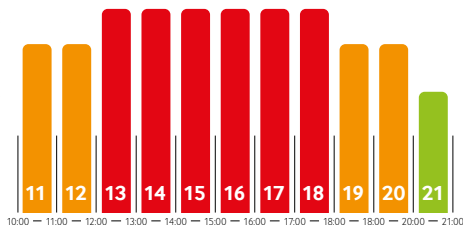

^{*)} Average daily traffic
^{**)} Estimate

Birth certificate

Statistics

Screen's potential:

32 000 🚶 Pedestrians (people a day)

0 🚗 Motorists (people a day)

32 000 🕒 Daily Traffic Count

Locations: business district / residential area

Visibility: Ground floor and 1st floor

Daily attendance 9:00 a.m. – 9:00 p.m.

GPS coordinates: 49.13784 N, 16.63275 E

36

Brno – SC Olympia
South-Moravian Region

36

Brno – SC Olympia
South-Moravian Region

36