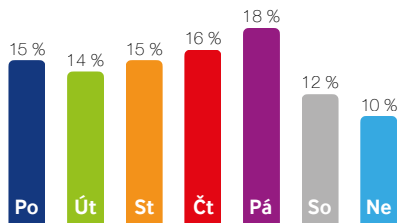

Weekly viewership 6:00 a.m. – 10:00 p.m.