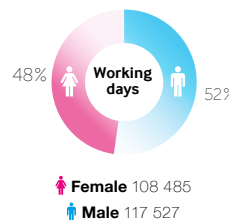

Birth certificate

Statistics

Screen's potential:

- 8** Pedestrians (people a day)
- 23 109** Motorists (people a day)
- 23 117** **Daily Traffic Count**

Locations: industrial district / residential area
Positions: passage through Olomouc, with connection to D35