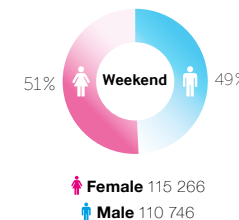

Birth certificate

Statistics

Screen's potential:

- 8** Pedestrians (people a day)
- 23 109** Motorists (people a day)
- 23 117** **Daily Traffic Count**

Locations: industrial district / residential area
Positions: passage through Olomouc, with connection to D35