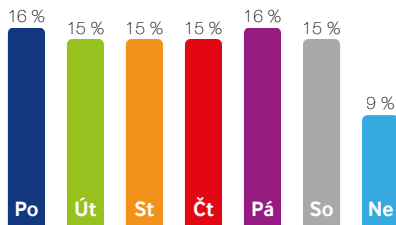

Weekly viewership 6:00 a.m. – 10:00 p.m.