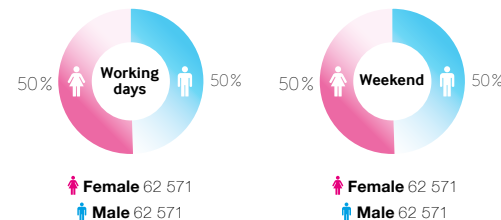

## Screen's potential:

**8 112** 🚶 Pedestrians (people a day)

**12 745** 🚗 Motorists (people a day)

**20 857** 🕒 Daily Traffic Count

**Locations:** business district / residential area

**Positions:** intersection, main entrance  
of the ice arena