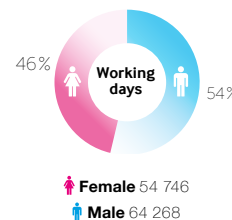

## Screen's potential:

**12 014** 🚶 Pedestrians (people a day)

**7 821** 🚗 Motorists (people a day)

**19 835** 🕒 **Daily Traffic Count**

**Locations:** business district / residential area

**Positions:** city centre, square, pedestrian zone

👩 **Female** 54 746  
 👨 **Male** 64 268

👩 **Female** 58 316  
 👨 **Male** 60 698