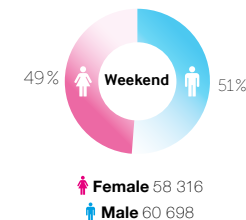

## Screen's potential:

**12 014** 🚶 Pedestrians (people a day)

**7 821** 🚗 Motorists (people a day)

**19 835** 🕒 **Daily Traffic Count**

**Locations:** business district / residential area

**Positions:** city centre, square, pedestrian zone

👩 **Female** 54 746  
 👨 **Male** 64 268

👩 **Female** 58 316  
 👨 **Male** 60 698