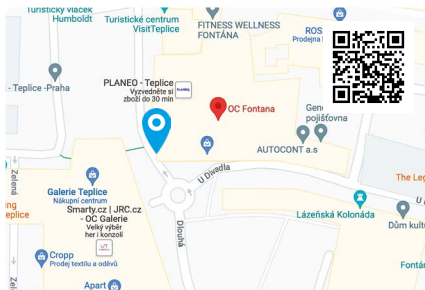

Snámi  
jste vidět.  
ledmultimedia

Eat Thai  
ORIGINALNÍ  
THAJSKÁ KUCHYNĚ  
ogladte dle chuti s prvky pačty  
a voláte z naší ústí

33

Teplice – SC Fontána  
Ustecky Region

Weekly viewership 6:00 a.m. – 10:00 p.m.

GPS coordinates: 50.64032 N, 13.82442 E

# Teplice

Ustecky Region

**Location:** Shopping Centre Fontána  
**Address:** náměstí Svobody 3312, 415 01 Teplice 1  
**Placement:** Outdoors on the shopping centre shell  
**Dimensions:** 18 m<sup>2</sup> – 600 × 300 cm  
**Ratio:** 16:9 – 1280 × 720 px  
**Operation time:** 6:00 a.m. – 10:00 p.m. (16 hours)

## Description of Location:

The LED screen is located on the SC Fontána, which is situated in the very centre of the city, on the main Liberty Square, right next to the spa colonnade, the city hall and the busiest pedestrian zone Krupská. In a negligible distance there are other most visited locations in Teplice - Benešovo and Zámecké Square. The shopping centre is situated in a location with excellent accessibility for both pedestrians and car travellers or by public transport. In the immediate vicinity there are public transport stops, within a five-minute walk you can also get to the bus or train station.