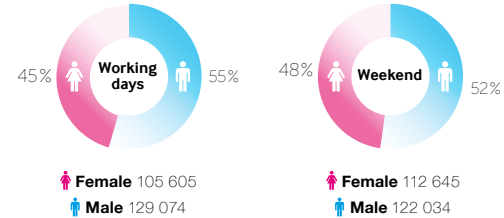

Birth certificate

Statistics

Screen's potential:

39 473 🚶 Pedestrians (people a day)

0 🚗 Motorists (people a day)

39 473 🕒 **Daily Traffic Count**

Locations: business district / residential area

Positions: pedestrian zone of OC DBK