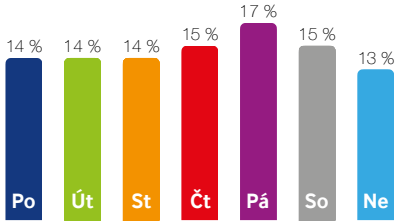

Birth certificate

Statistics

Screen's potential:

39 473 🚶 Pedestrians (people a day)

0 🚗 Motorists (people a day)

39 473 🕒 **Daily Traffic Count**

Locations: business district / residential area

Positions: pedestrian zone of OC DBK