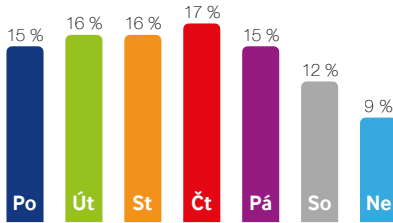

Birth certificate

Statistics

Screen's potential:

109 250 🚶 Pedestrians (people a day)

5 750 🚗 Motorists (people a day)

115 000 🕒 **Daily Traffic Count**

Locations: business district / residential area

Positions: city centre, public transport, pedestrian zone