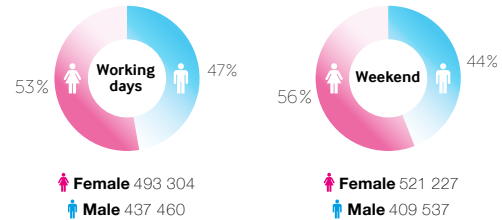

Birth certificate

Statistics