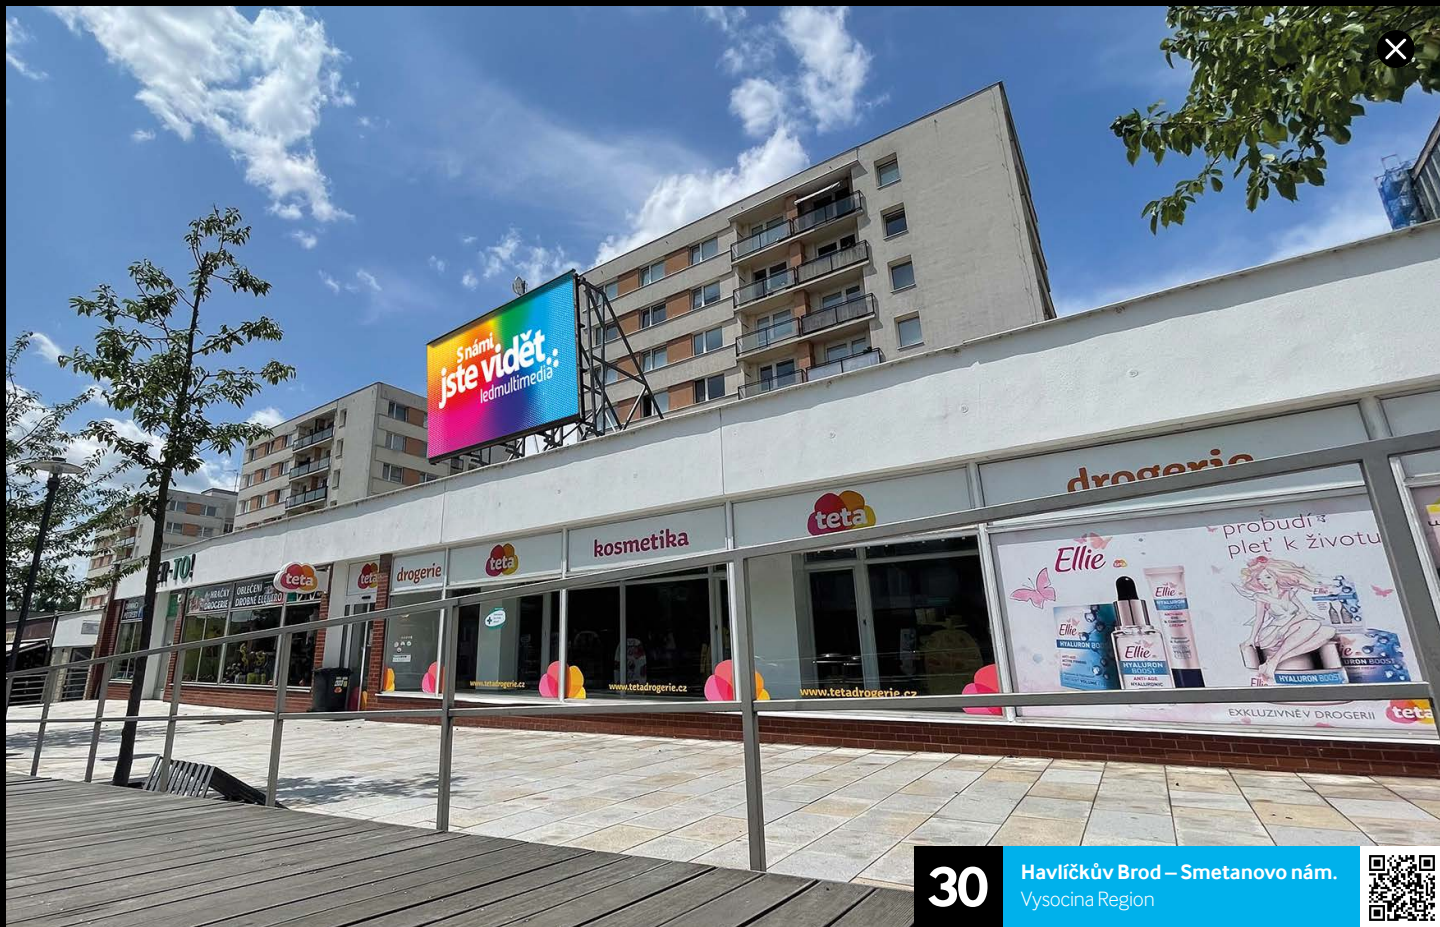

Snámi
jste vidět.
ledmultimedia.

teta

kosmetika

drogerie

teta

teta

drogerie

teta

Ellie

probudit
pleť k životu