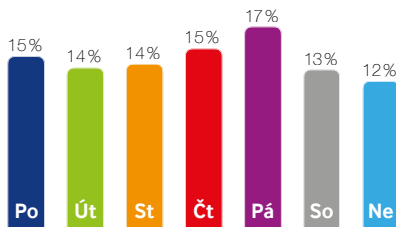

Weekly viewership 6:00 a.m. – 10:00 p.m.