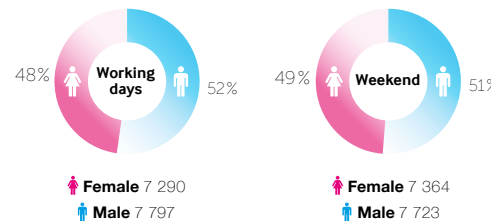

Weekly viewership 6:00 a.m. – 10:00 p.m.