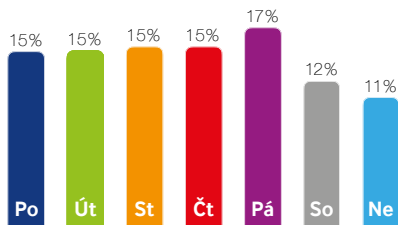

## Screen's potential:

**36 095** 🚶 Pedestrians (people a day)

**31 455** 🚗 Motorists (people a day)

**67 550** 🕒 **Daily Traffic Count**

**Locations:** business district / residential area

**Positions:** downtown

👩 **Female** 291 252  
 👨 **Male** 268 848

👩 **Female** 313 421  
 👨 **Male** 246 679

Weekly viewership 6:00 a.m. – 10:00 p.m.

**GPS coordinates:** 50.0782947 N, 14.4612972 E