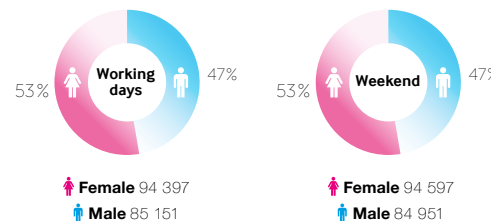

Female 94 397
Male 85 151

Female 94 597
Male 84 951

Description of Location:

The screen is located on the facade of the building, at the intersection of Klatovská and Americká streets, opposite the American Liberators Monument. Its coverage covers both the busy pedestrian zone, as well as a busy traffic light intersection. Near the screen tram and bus stops, banks, a number of cafes, restaurants and shops.

Coverage:

Roadway: intersection / street / pedestrian zone

Surroundings: Public transport / cultural facilities / restaurants / supermarket / hotel / shops / PNS / bank / post office / pharmacy

Visibility: over 200 m