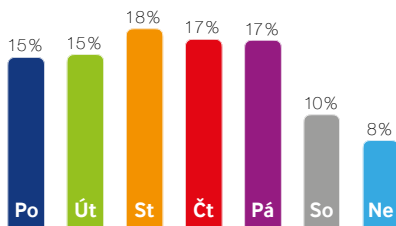

Weekly viewership 6:00 a.m. – 10:00 p.m.