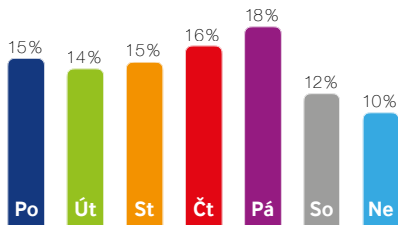

Weekly viewership 6:00 a.m. – 10:00 p.m.