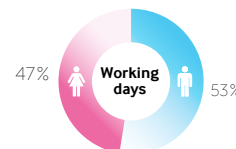

Birth certificate

Statistics

Screen's potential:

2 788 Pedestrians (people a day)

99 312 Motorists (people a day)

102 100 **Daily Traffic Count**

Locations: business district / residential area

Positions: downtown