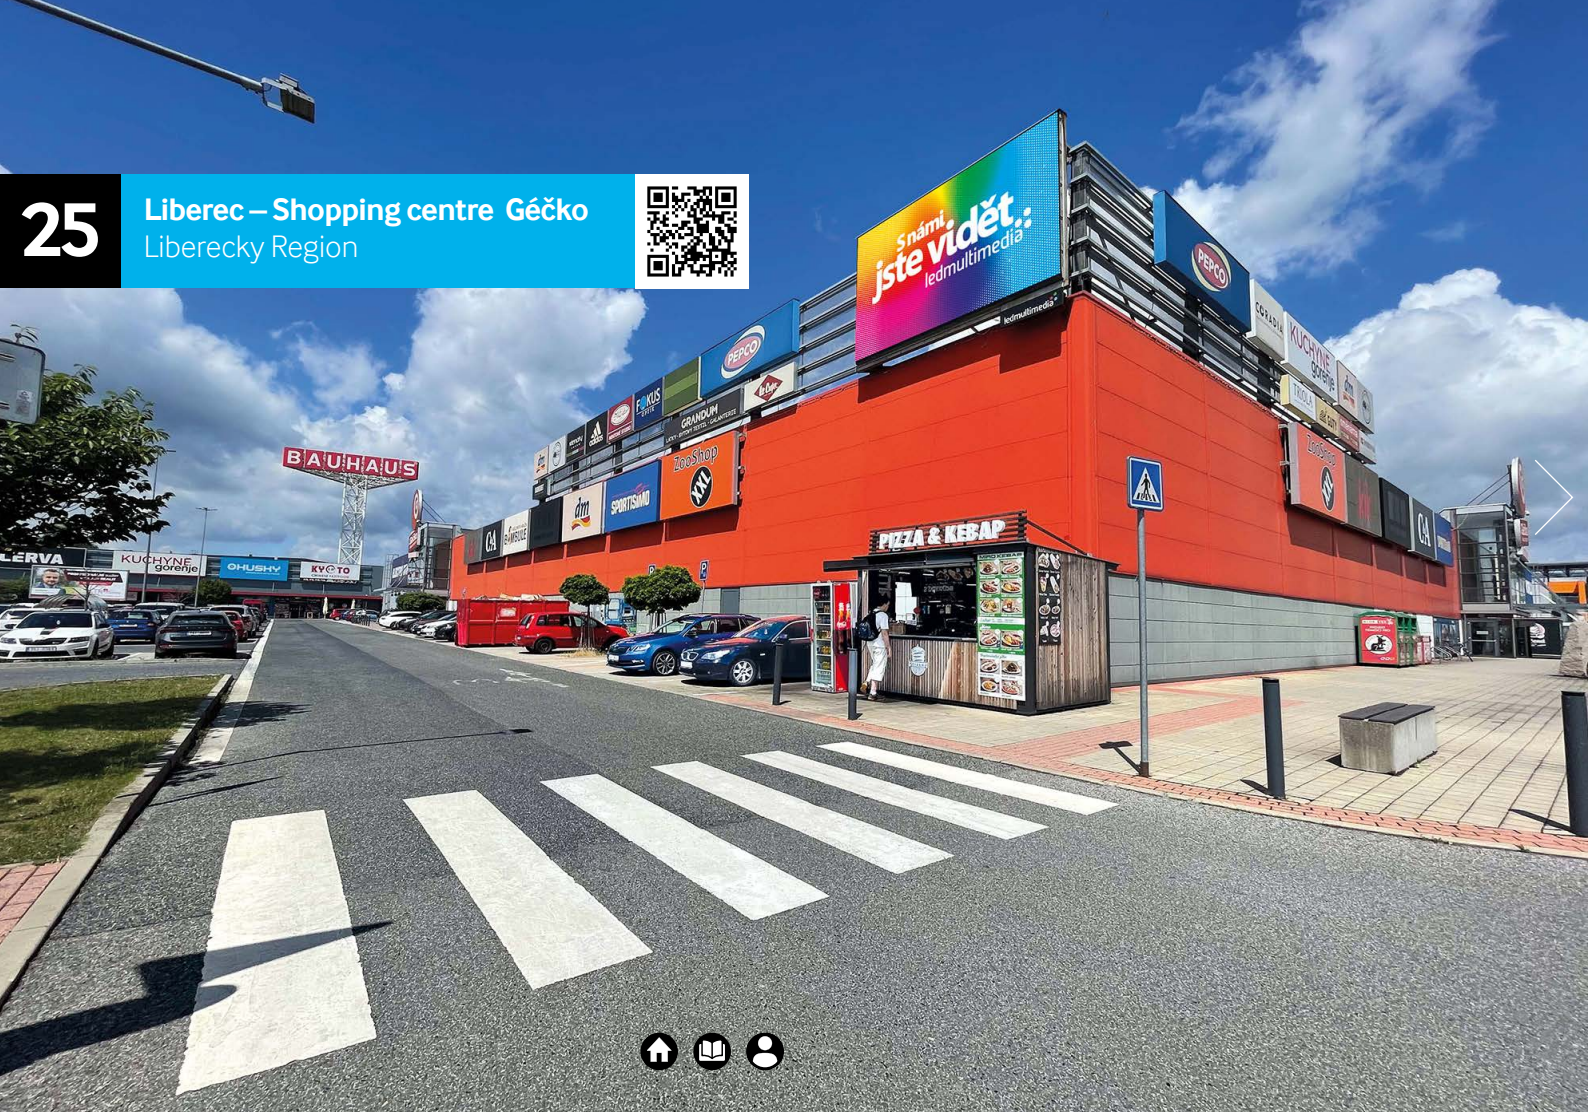

25

Liberec – Shopping centre Géčko  
Liberecky Region

# Liberec

**130 445**

Unique visitors / month

**365 310**

The number of visits / month

**Location:** Shopping centre Géčko  
**Address:** Sousedská 599, Liberec  
**Placement:** Outdoor on the roof of the shopping centre  
**Dimensions:** 23,6 m<sup>2</sup> – 615 × 384 cm  
**Ratio:** 16:9 – 1280 × 720 px  
**Operation time:** 6:00 a.m. – 10:00 p.m. (16 hrs)

**Positions:** shopping centre

## Description of Location:

The screen is located at the Géčko shopping centre, which is located in the largest and most visited shopping zone in North Bohemia. In addition to Globus and the shops in NC Géčko, there are many other retailers and companies such as - Decathlon, Sportisimo, Siko, Bauhaus, A3 sport and others. The screen is also visible from the Globus petrol station, as well as the fast food outlets KFC and McDonalds.