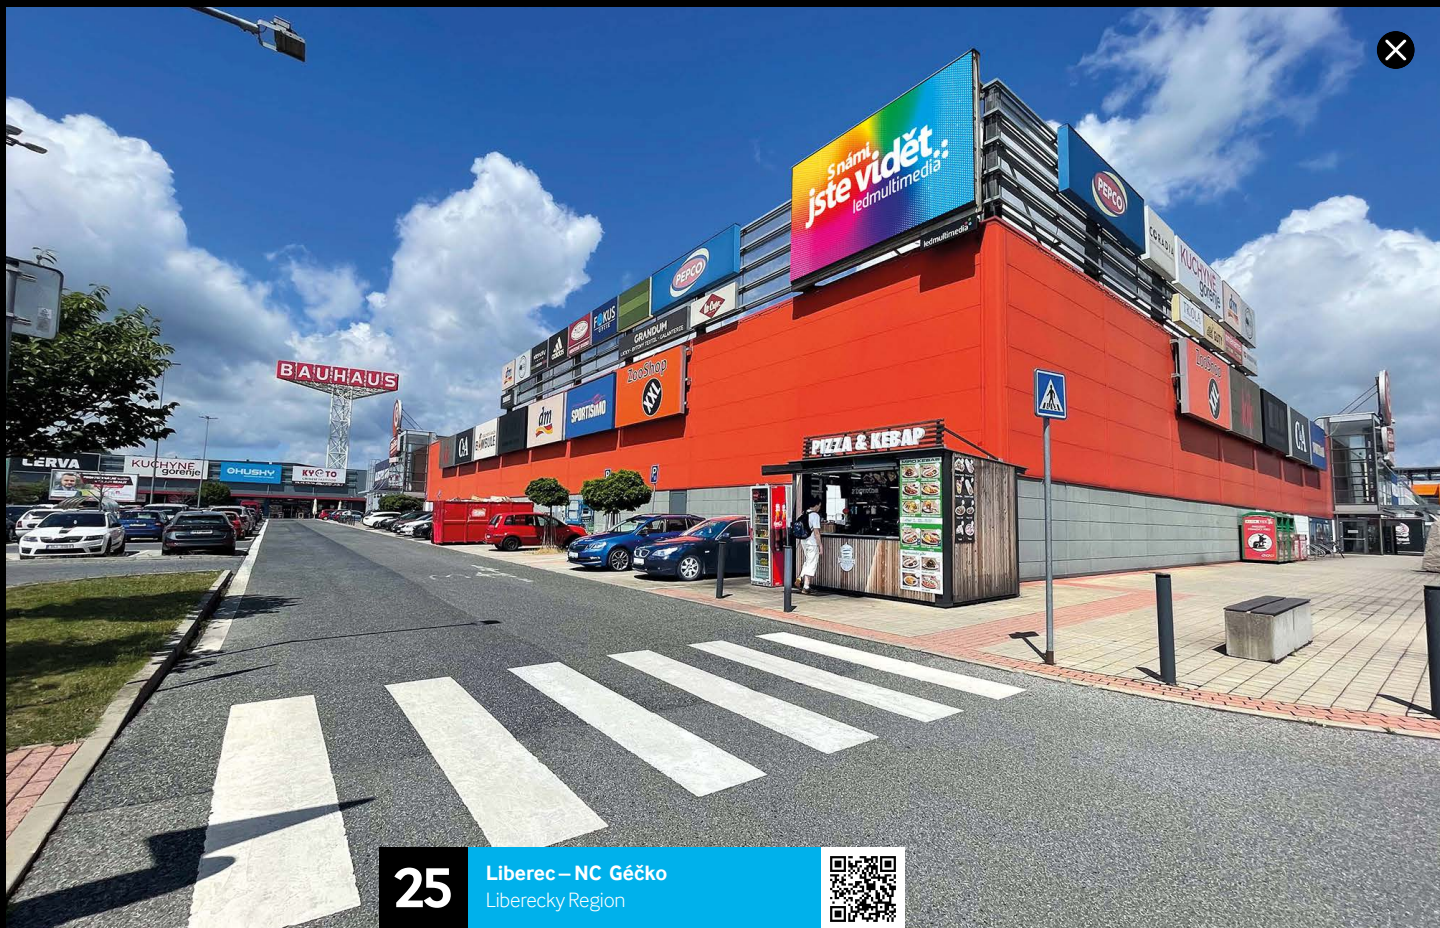

25

Liberec – NC Gěčko
Liberecký Region