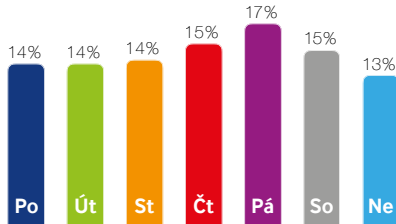

Weekly viewership 6:00 a.m. – 10:00 p.m.