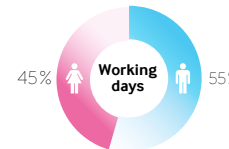

## Screen's potential:

**12160** 🚶 Pedestrians (people a day)

**19 840** 🚗 Motorists (people a day)

**32 000** 🕒 Daily Traffic Count

♀ Female 166 176  
♂ Male 199 134

♀ Female 176 366  
♂ Male 188 944

**Locations:** business district