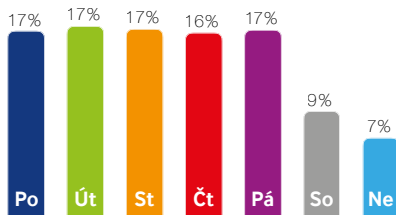

Weekly viewership 6:00 a.m. – 10:00 p.m.