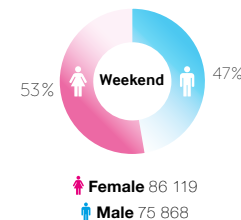

**Visibility:** over 200 m

Weekly viewership 6:00 a.m. – 10:00 p.m.

GPS coordinates: 49.2239711 N, 17.661311 E

**Female** 88 156  
**Male** 73 831

**Female** 86 119  
**Male** 75 868

23

Zlín – Třída Tomáše Bati  
Zlinsky Region