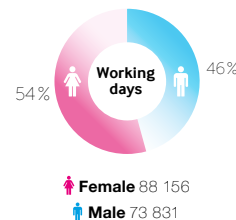

Female 88 156
Male 73 831