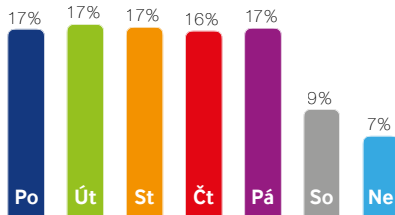

Weekly viewership 6:00 a.m. – 10:00 p.m.