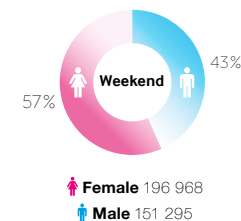

Female 196 968
Male 151 295