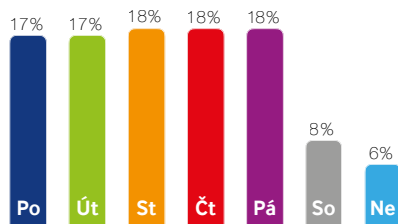

Weekly viewership 6:00 a.m. – 10:00 p.m.

Screen's potential:

30 780 Pedestrians (people a day)

7 220 Motorists (people a day)

38 000 Daily Traffic Count

Locations: business district / residential area

Positions: downtown

Description of Location:

The screen is located on the roof of the Hotel Černigov building. It is in the busy location of Rieger Square within direct reach of the bus and train stations. There are shopping and office areas in the area.

Coverage:

Roadway: street / pedestrian zone / square / parking lot

Surroundings: Public transport / ČD station / post office / shops / department store / bank / restaurant / hotel

Visibility: over 150 m