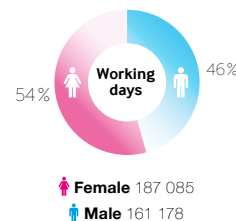

Female 187 085
Male 161 178