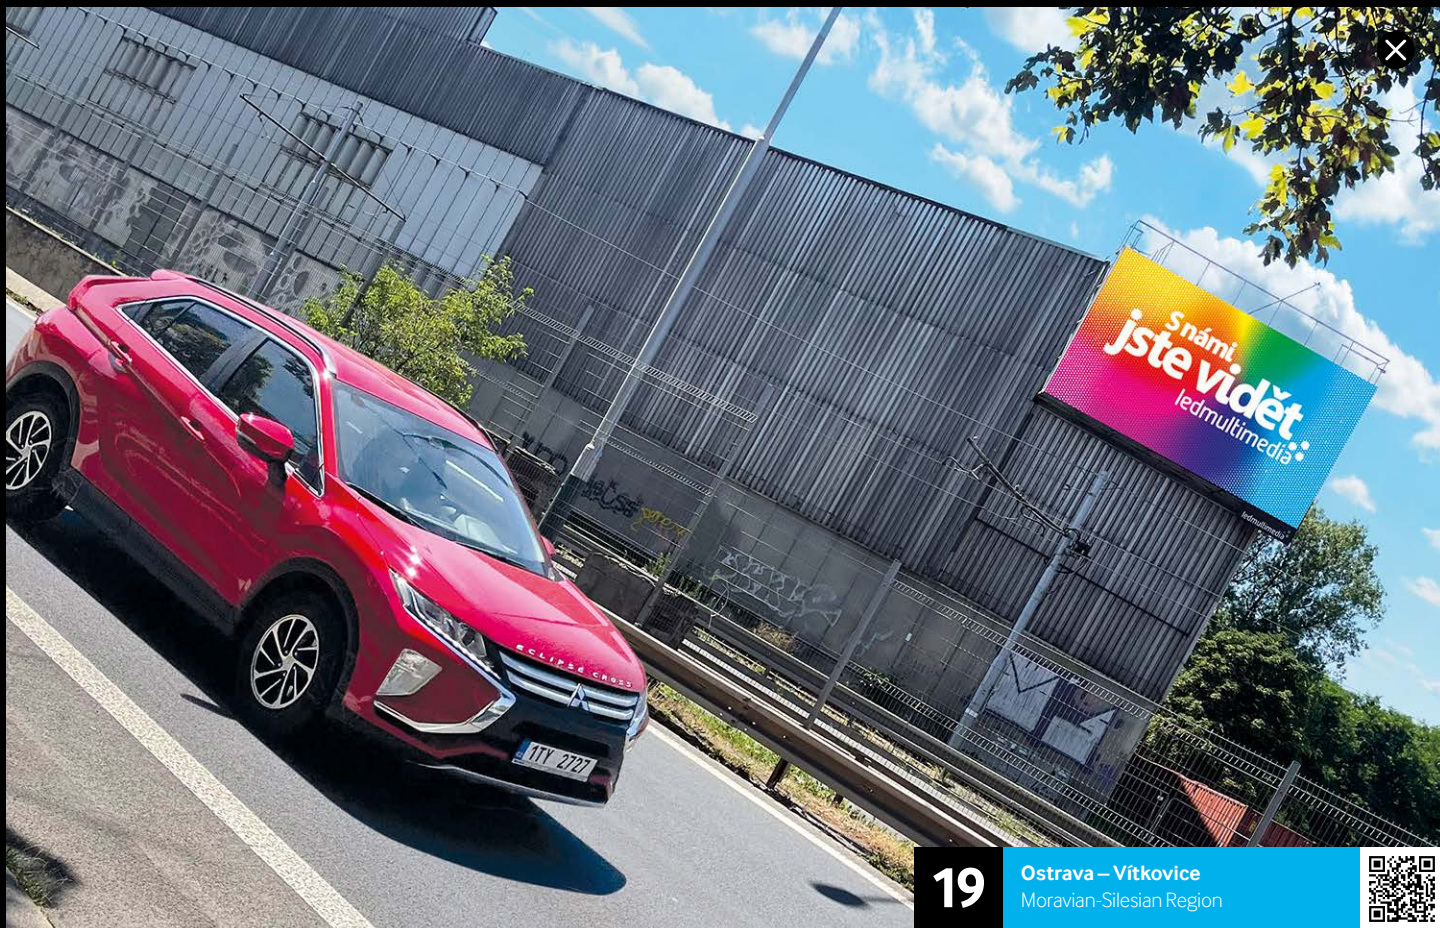

19

Ostrava – Vítkovice
Moravian-Silesian Region