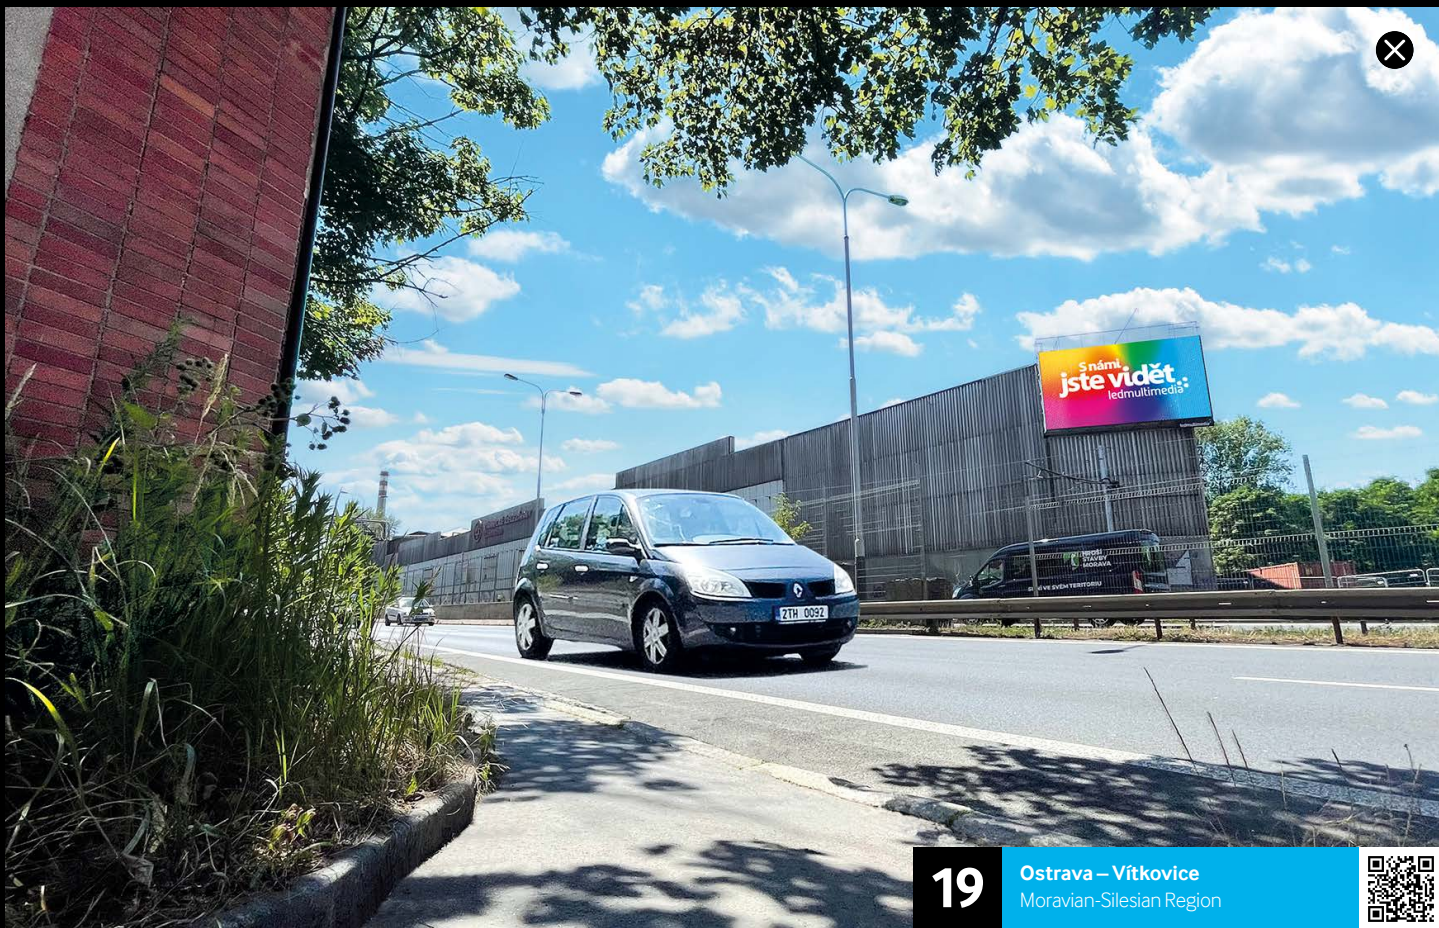

19

Ostrava – Vítkovice
Moravian-Silesian Region