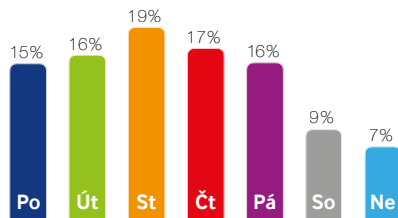

19

Ostrava – Vítkovice  
Moravian-Silesian Region

Weekly viewership 6:00 a.m. – 10:00 p.m.

GPS coordinates: 49.8210589 N, 18.2762881 E