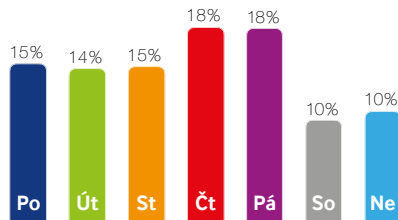

Weekly viewership 6:00 a.m. – 10:00 p.m.