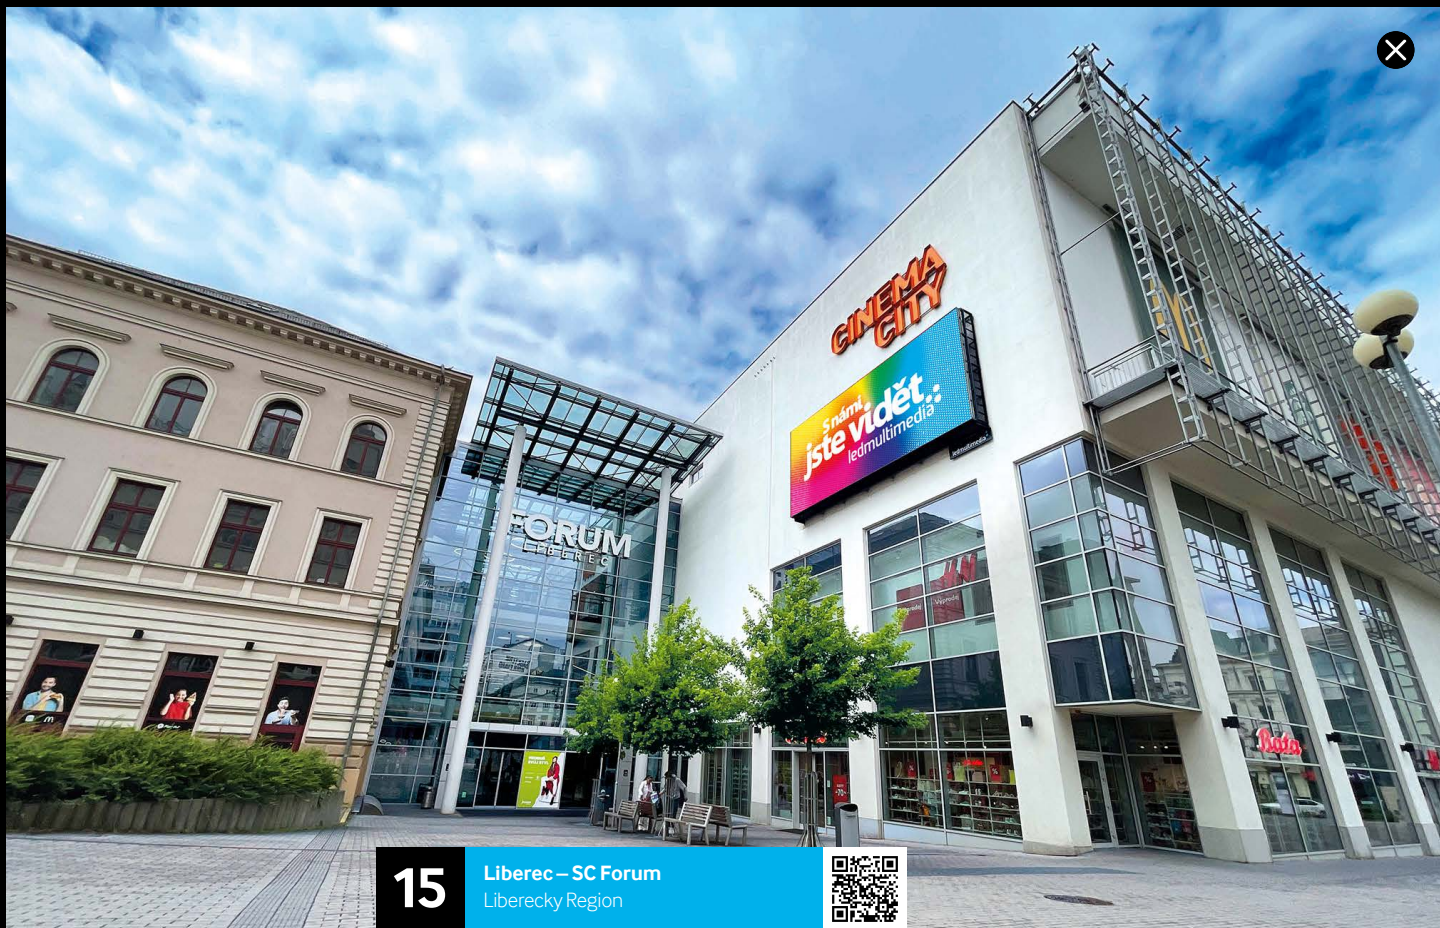

15

Liberec – SC Forum
Liberecký Region