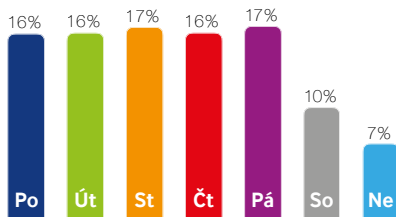

Birth certificate

Statistics

Screen's potential:

- 50 800 Pedestrians (people a day)
- 200 Motorists (people a day)
- 51 000 Daily Traffic Count

Locations: business district / residential area

Positions: downtown