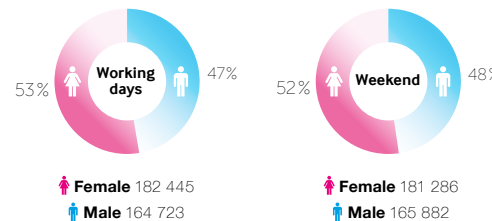

Birth certificate

Statistics

Screen's potential:

- 50 800 Pedestrians (people a day)
- 200 Motorists (people a day)
- 51 000 Daily Traffic Count

Locations: business district / residential area

Positions: downtown