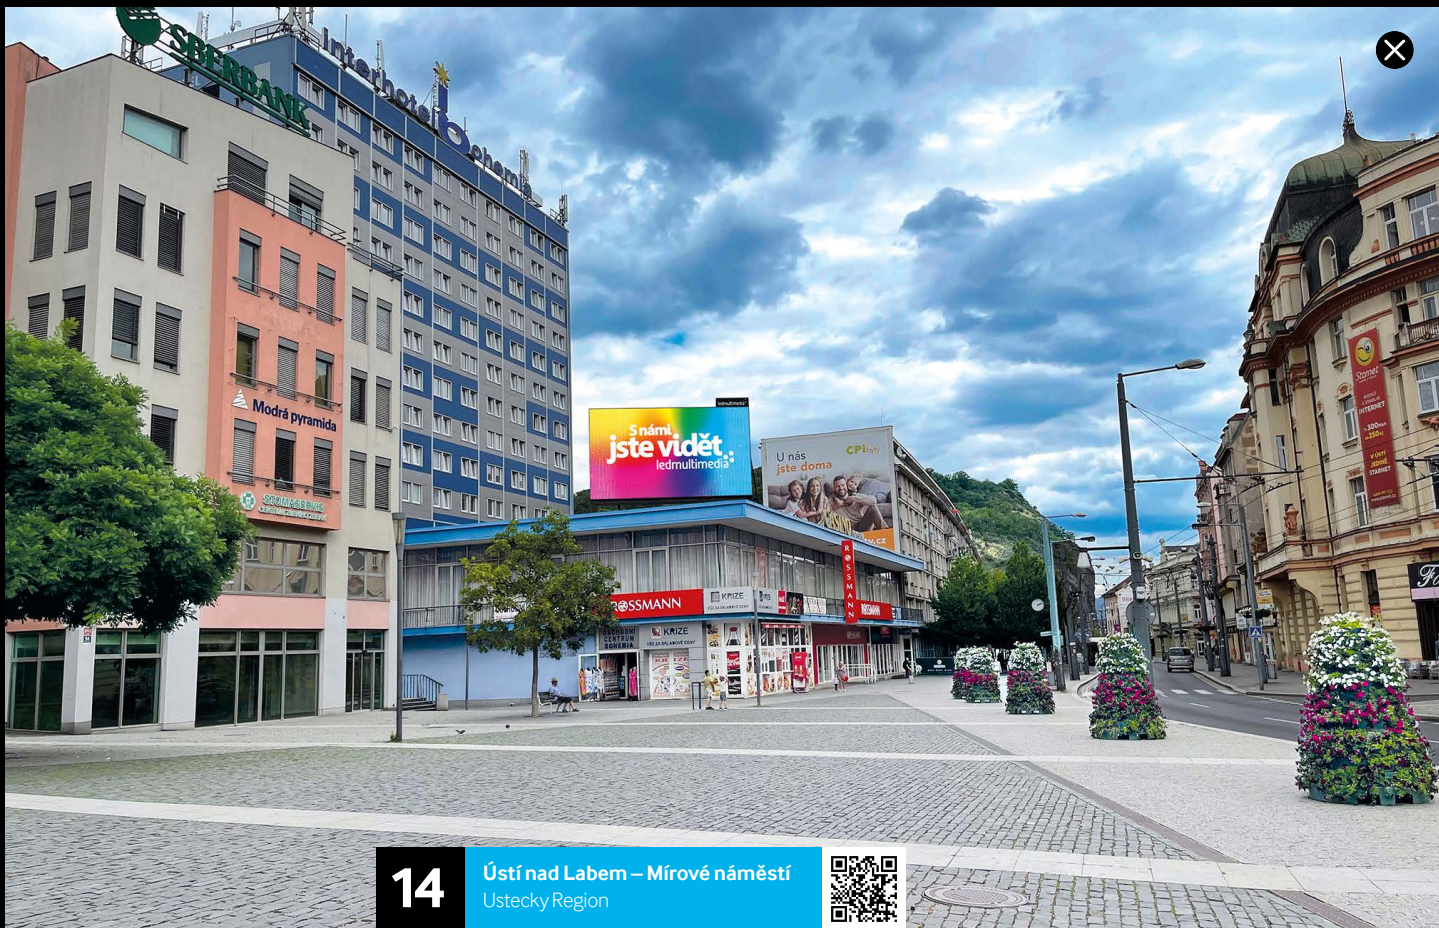

## Description of Location:

The screen is located in the main square of the city. It is a busy location with direct visibility from public transport. There is a shopping and office zone in the area.

## Coverage:

**Roadway:** street / pedestrian zone

**Surroundings:** Public transport / post office / PNS / shops / department store / supermarket / bank / restaurant / hotel / school / high school

**Visibility:** over 250 m