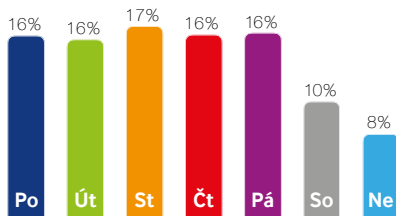

Weekly viewership 6:00 a.m. – 10:00 p.m.