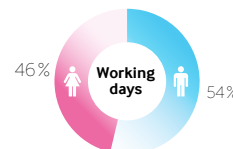

## Screen's potential:

**37 800** Pedestrians (people a day)

**7 200** Motorists (people a day)

**45 000** **Daily Traffic Count**

**Locations:** business district / residential district

/ square

**Positions:** downtown