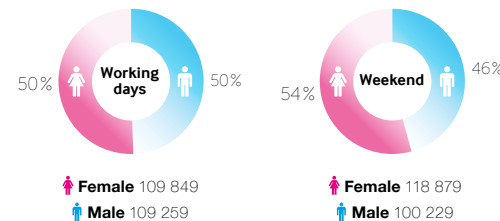

Weekly viewership 6:00 a.m. – 10:00 p.m.