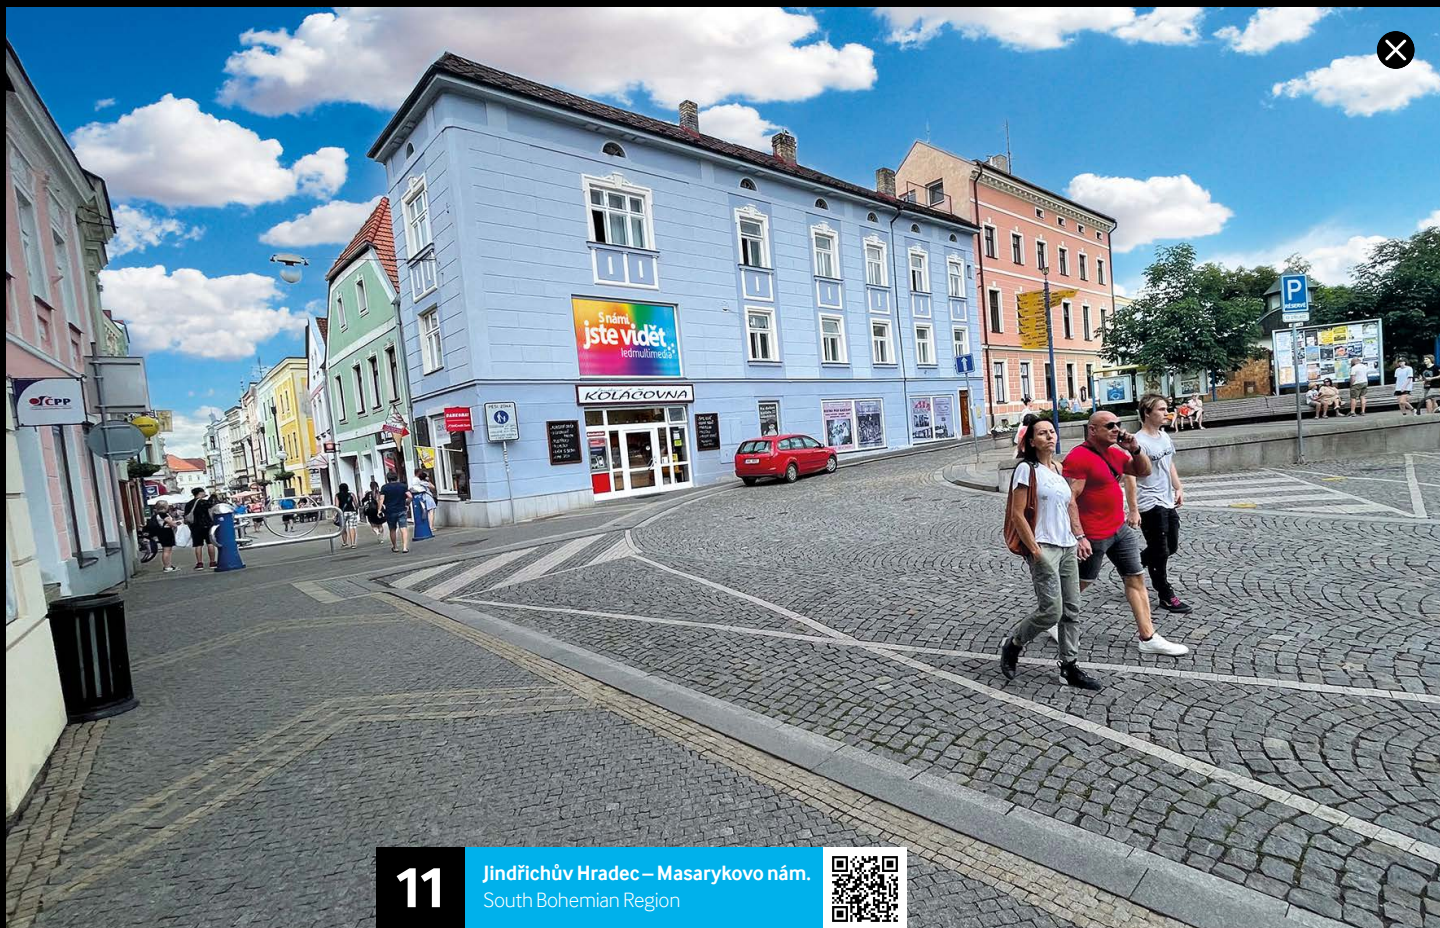

11

Jindřichův Hradec – Masarykovo nám.
South Bohemian Region