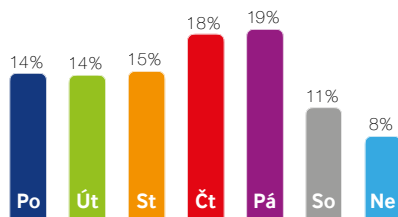

Weekly viewership 6:00 a.m. – 10:00 p.m.