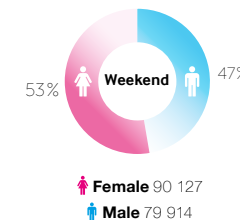

Birth certificate

Statistics

10

Screen's potential:

13 720 Pedestrians (people a day)

14 280 Motorists (people a day)

28 000 Daily Traffic Count

Locations: business district / residential area

Positions: downtown

Description of Location:

The Křižíkovo square is the most strategic and busiest point of Tábor's infrastructure.

The very fact of the uniqueness of the location suggests that this intersection is one of the most important links between the different parts of the city, where long traffic jams occur during rush hour.