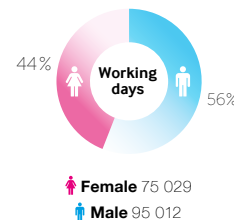

Birth certificate

Statistics

10

Screen's potential:

13 720 Pedestrians (people a day)

14 280 Motorists (people a day)

28 000 Daily Traffic Count

Locations: business district / residential area

Positions: downtown

Description of Location:

The Křižíkovo square is the most strategic and busiest point of Tábor's infrastructure.

The very fact of the uniqueness of the location suggests that this intersection is one of the most important links between the different parts of the city, where long traffic jams occur during rush hour.