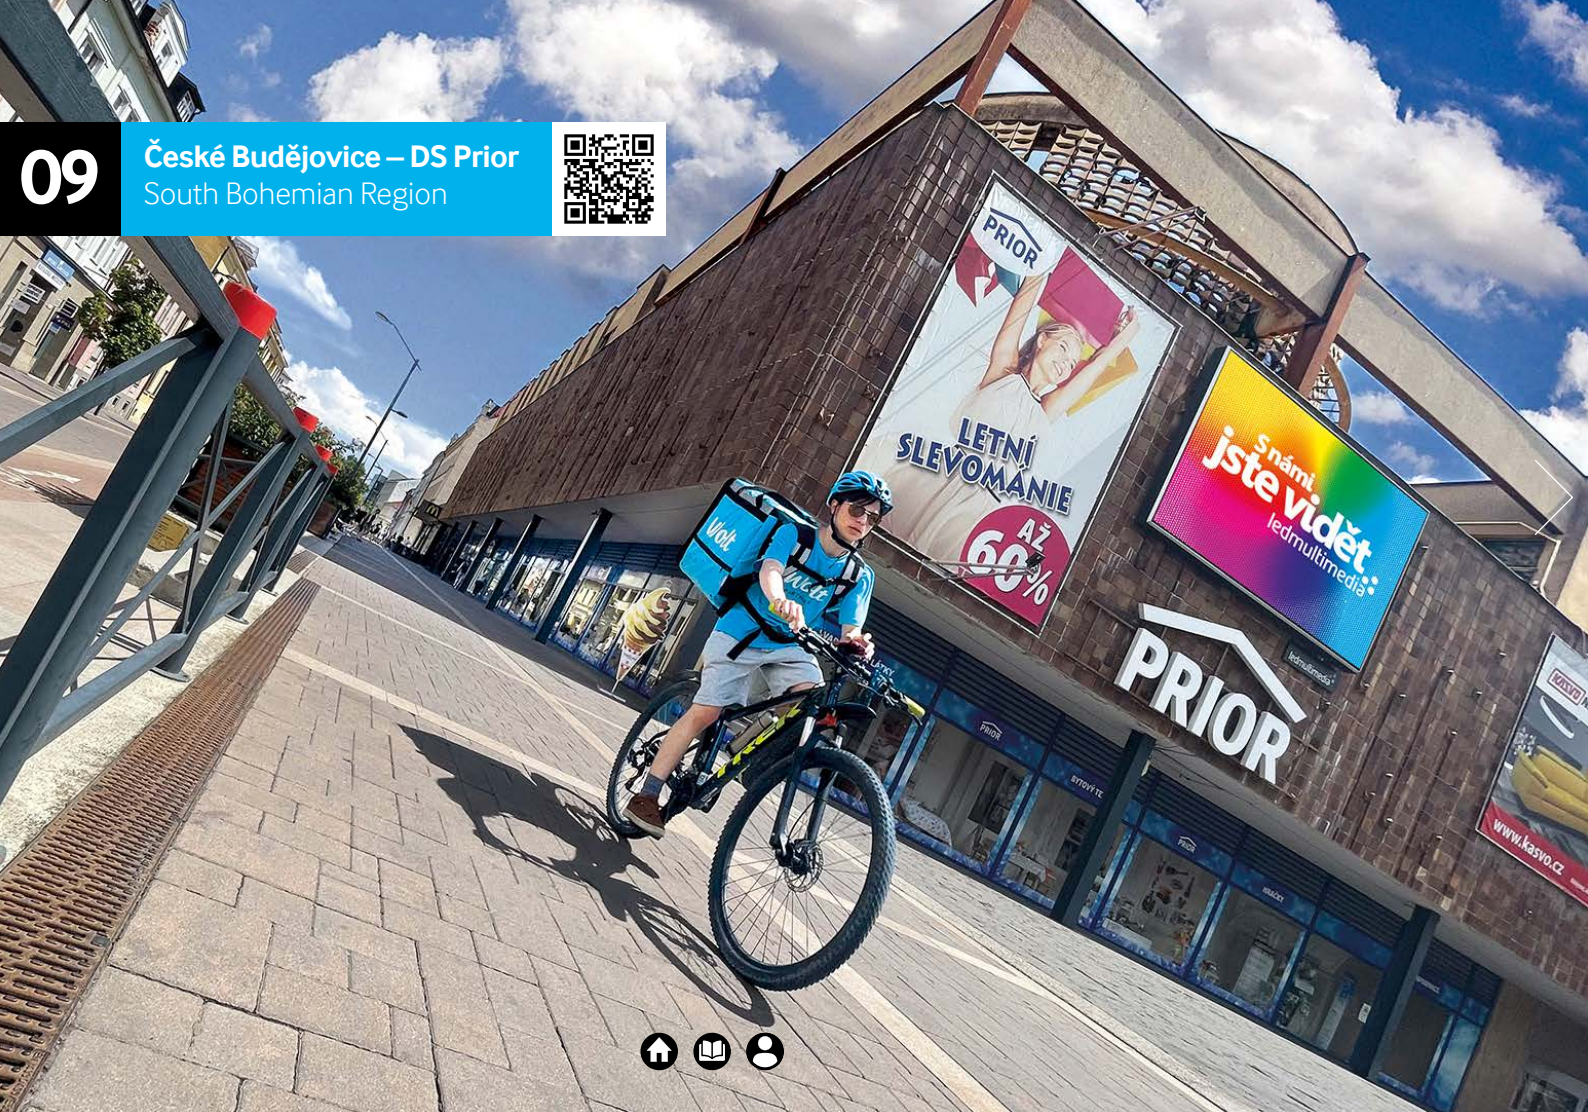

# České Budějovice

**44 915**

Unique visitors / month

**114 015**

The number of visits / month

**Location:** Department store Prior  
**Address:** Lannova třída 22, České Budějovice  
**Placement:** Outdoor on the building shell  
**Dimensions:** 21 m<sup>2</sup> – 600 × 360 cm  
**Ratio:** 16:9 – 1280 × 720 px  
**Operation time:** 6:00 a.m. – 10:00 p.m. (16 hours)

## Description of Location:

*The screen is oriented towards the pedestrian zone which connects the centre with the transportation hubs for bus and rail. There is a busy pedestrian zone with an adjoining car park. The area offers a wide range of shops and services.*