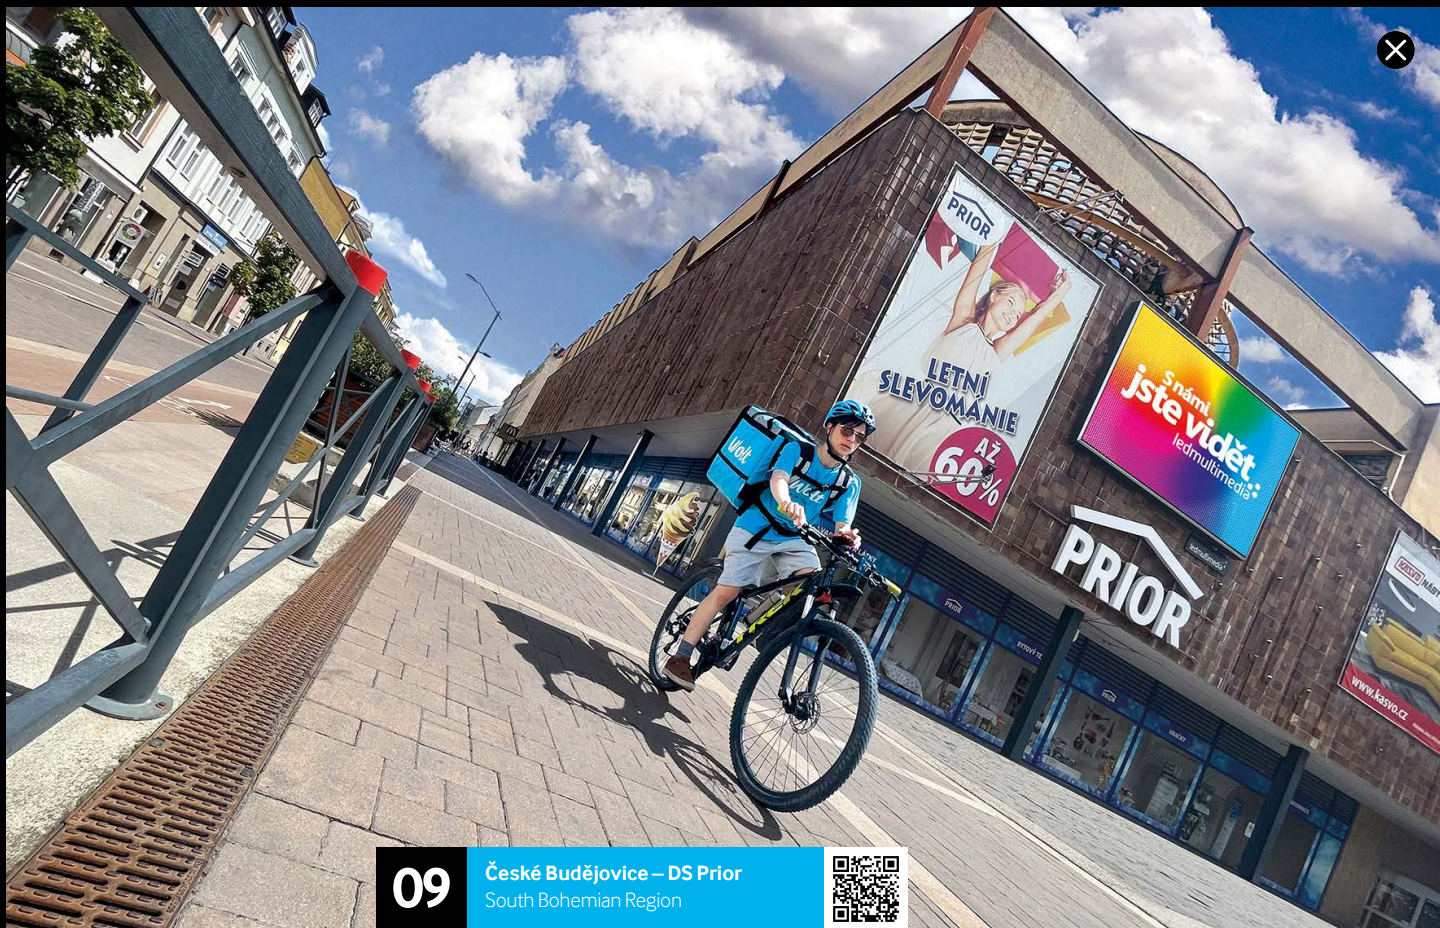

09

České Budějovice – DS Prior
South Bohemian Region