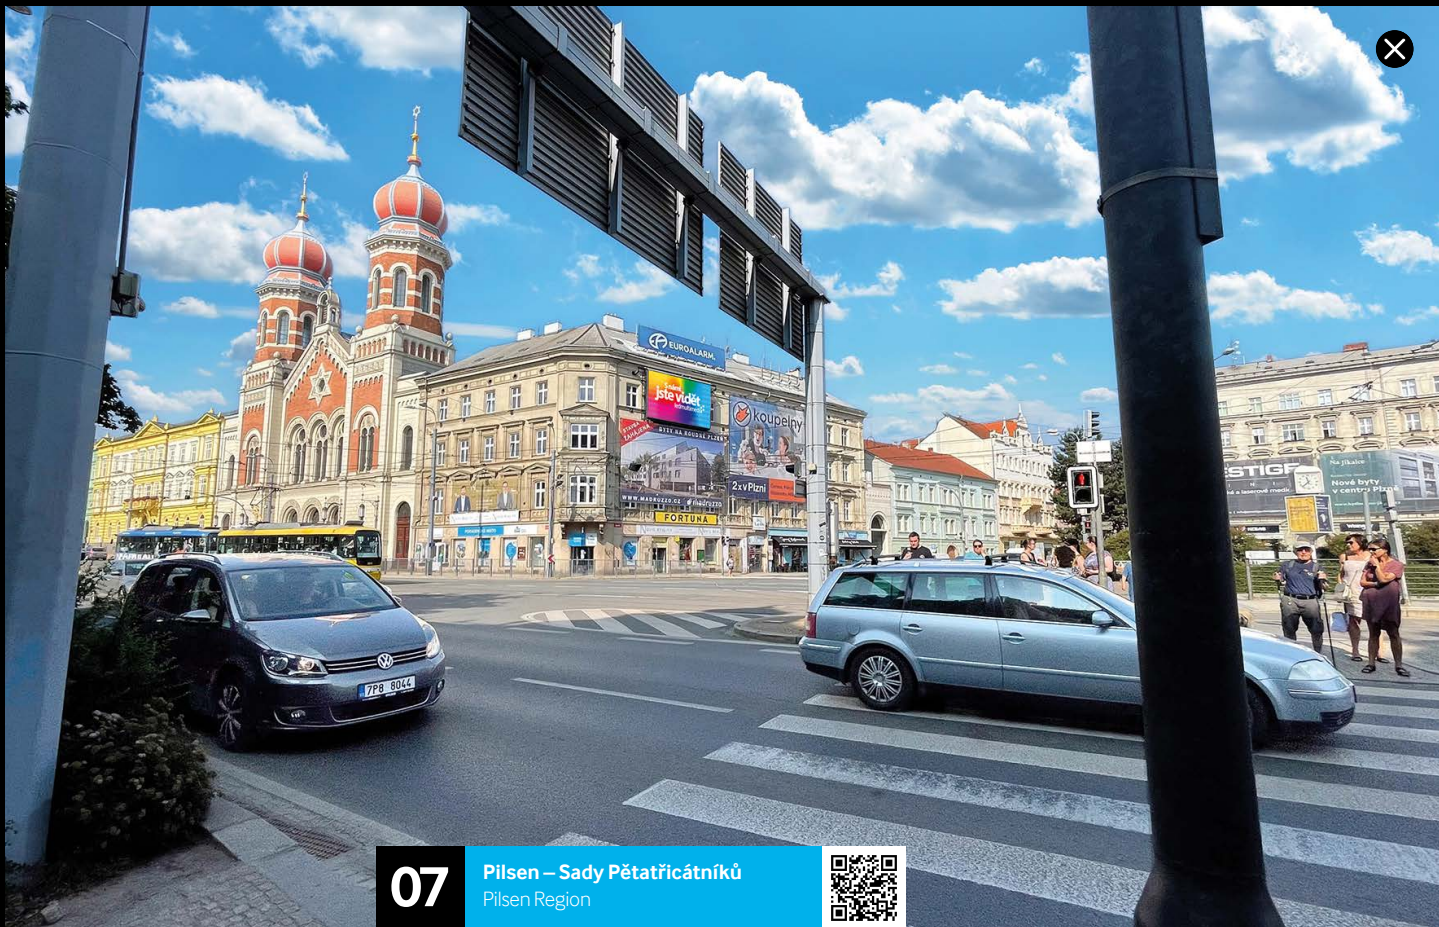

There is a tram and bus stop, parking lot, etc. in direct visibility.

Overall, it is a very busy location.

Coverage:

Roadway: intersection / street / parking lot

Surroundings: Public transport (tram, bus) / parking / offices / shops / restaurants / sports facilities / theatre / PNS / banks / post office / synagogue / pharmacy / school / kindergarten / university

Visibility: over 200 m

07

Pilsen – Sady Pětatřicátníků
Pilsen Region

07

Pilsen – Sady Pětatřicníků
Pilsen Region

Contacts and support

ledmultimedia 

Our contacts: