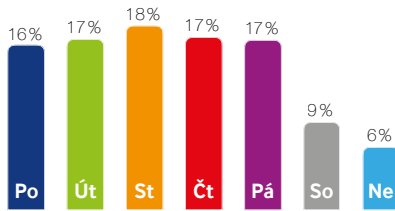

Weekly viewership 6:00 a.m. – 10:00 p.m.