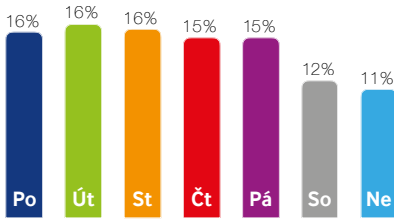

♀ **Female** 166 084  
 ♂ **Male** 180 927

♀ **Female** 174 927  
 ♂ **Male** 172 084

Weekly viewership 6:00 a.m. – 10:00 p.m.

**GPS coordinates:** 50.0534150 N, 14.5178375 E