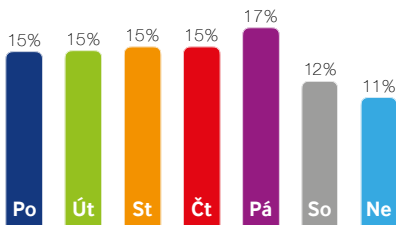

Weekly viewership 6:00 a.m. – 10:00 p.m.