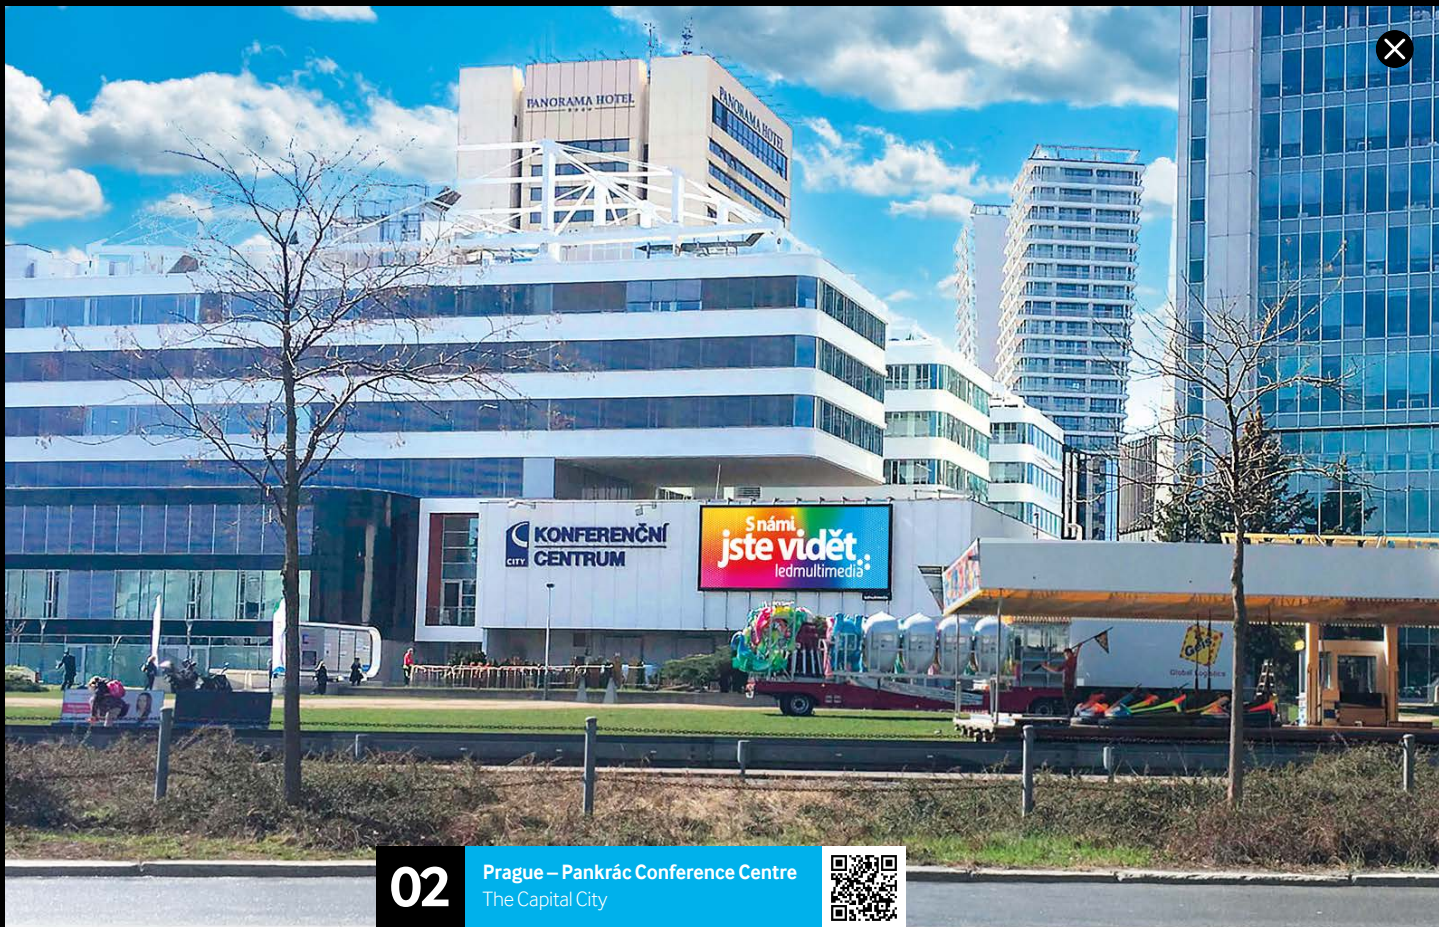

02

Prague – Pankrác Conference Centre
The Capital City