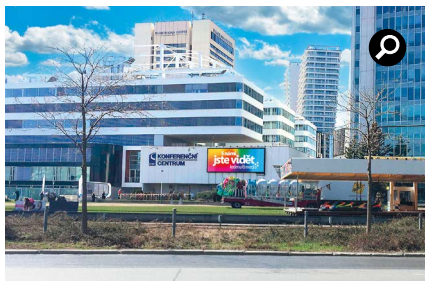

Prague

The Capital City

101 431

Unique visitors / month

415 939

The number of visits / month

Location: City Empiria Pankrác
Address: Na Strži and Budějovická Crossroads, Prague 4
Placement: Outdoors, the skin of Conference Centre
Dimensions: 37 m² – 960 × 384 cm
Ratio: 1:2,5 – 1024 × 410 px
Operation time: 6:00 a.m. – 10:00 p.m. (16 hrs)

YouTube

Birth certificate

Statistics

02

Screen's potential:

31 900 Pedestrians (people a day)

43 900 Motorists (people a day)

75 800 Daily Traffic Count

Locations: business park / residential area

Positions: transit, towards the centre / motorway D1

Female 212 162
Male 203 777

Female 209 956
Male 205 983

Description of Location:

The screen is placed at one of the busiest junctions of streets Na Strži and Budějovická. The area is typical for its high concentration of office buildings (Gemini Centrum, City Empiria, Main Point Pankrác and City Tower) where prominent corporations keep their main offices. In close proximity: DIY store Bauhaus, Shopping Mall Arkády and line C metro station.

Coverage:

Roadway: street / crossroads / car park

Surroundings: Public Transport (metro, tram, bus lines) / shopping mall / administrative building / bank / restaurant / post office / newsagent

Visibility: over 200 m

Weekly viewership 6:00 a.m. – 10:00 p.m.

GPS coordinates: 50.0499469 N, 14.4390736 E