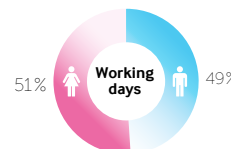

Screen's potential:

31 900 Pedestrians (people a day)

43 900 Motorists (people a day)

75 800 Daily Traffic Count

Locations: business park / residential area

Positions: transit, towards the centre / motorway D1

Female 212 162
Male 203 777