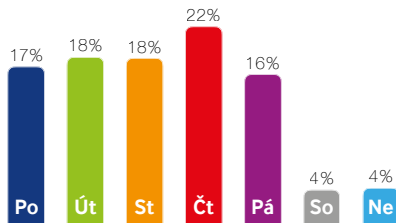

Weekly viewership 6:00 a.m. – 10:00 p.m.