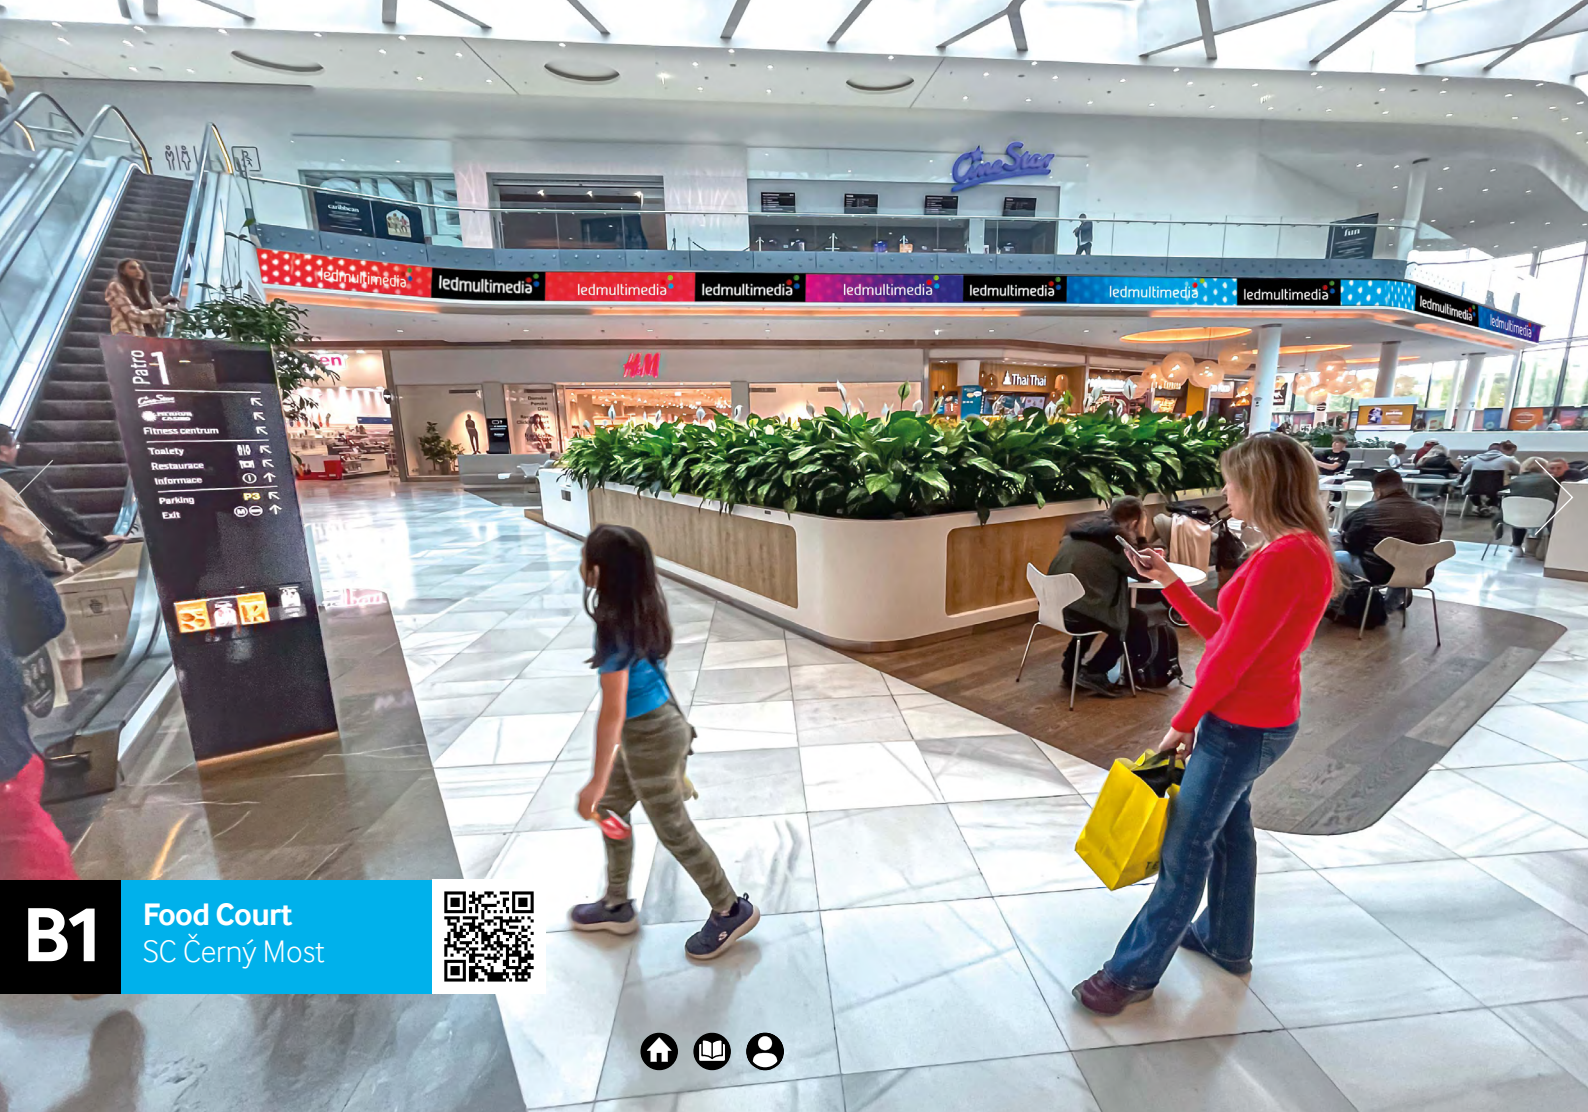

B1

Food Court
SC Černý Most