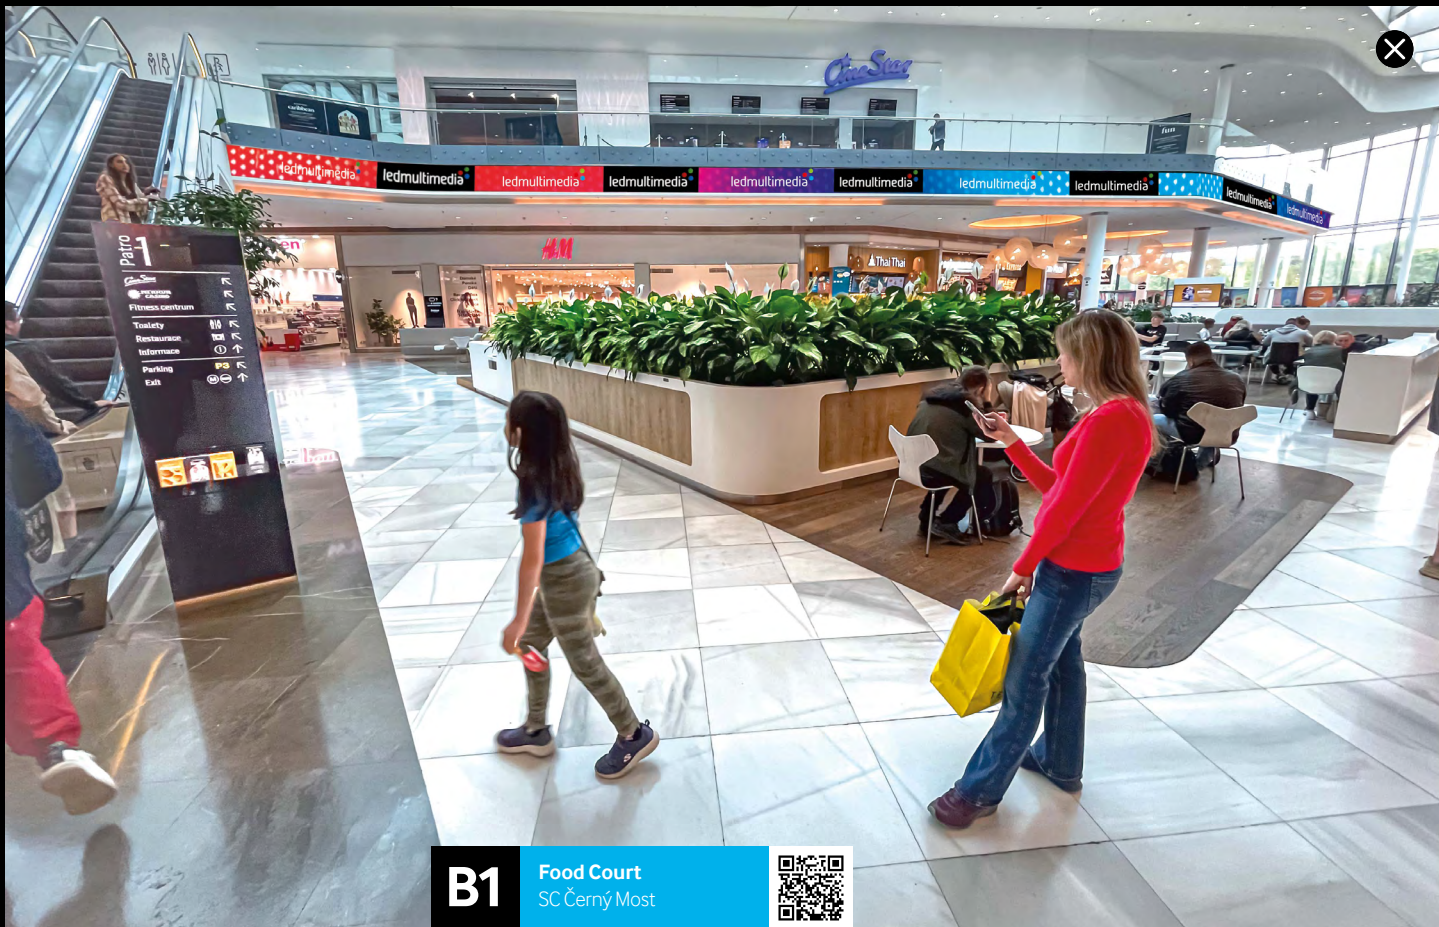

B1

Food Court
SC Černý Most