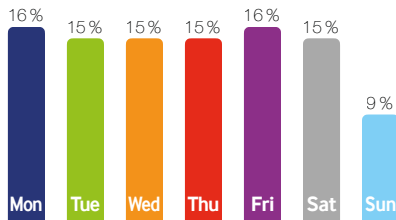

Weekly viewership 6:00 a.m. – 10:00 p.m.