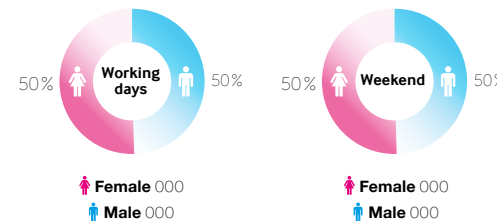

### Screen's potential:

1 255 Pedestrians (people a day)

2 887 Motorists (people a day)

4 142 Daily Traffic Count

**Locations:** business district / residential area

**Positions:** city centre