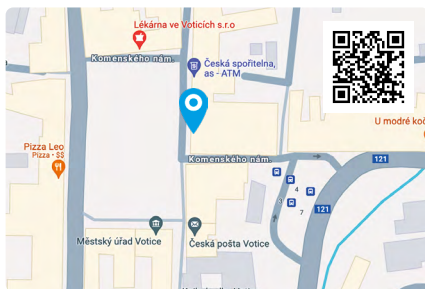

### Description of Location:

The screen is located on the shell of the newly renovated shopping centre on Komenský Square in the centre of Votice. The screen covers the whole square. In the vicinity of the panel there are banks, the city office, cafes, restaurants, the Votice bus station.

### Coverage:

**Roadway:** square / parking lot

**Surroundings:** city office / shopping centre / cafes / banks

**Visibility:** over 400 m

Weekly viewership 6:00 a.m. – 10:00 p.m.

**GPS coordinates:** 49.63916506 N, 14.64220655 E

45

Votice – Komenského náměstí  
Central Bohemian Region

45

Votice – Komenského náměstí  
Central Bohemian Region