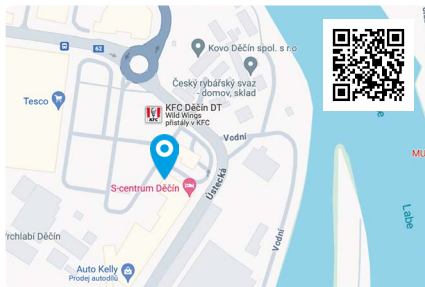

43

Děčín – SC Tesco  
Ustecky Region

**Location:** OC Tesco  
**Address:** Ústecká 1945/10, 405 02 Děčín 2 – Rozbělesy  
**Placement:** Outdoor on the roof of the building  
**Dimensions:** 63 m<sup>2</sup> – 1.000 × 630 cm  
**Ratio:** 16:9 – 448 × 240 px  
**Operation time:** 6:00 a.m. – 10:00 p.m. (16 hrs)

### Screen's potential:

**13 834** Pedestrians (people a day)

**15 334** Motorists (people a day)

**29 168** **Daily Traffic Count**

**Locations:** business district / residential area

**Positions:** commercial area

### Description of Location:

*The screen is located on the S-Centrum Děčín building facing the OC TESCO parking lot. Near the Planeo electro panel, LIDL supermarket chain, petrol station, public transport stop.*

**GPS coordinates:** 50.769628 N, 14.207674 E