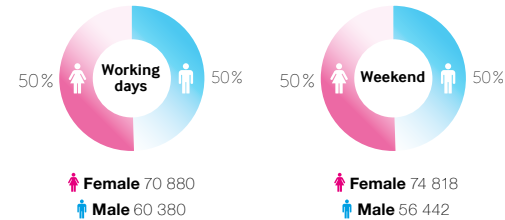

### Screen's potential:

**13 834** Pedestrians (people a day)

**15 334** Motorists (people a day)

**29 168** **Daily Traffic Count**

**Locations:** business district / residential area

**Positions:** commercial area