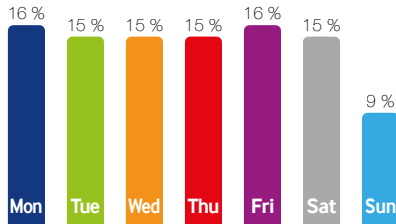

Birth certificate

Statistics

Weekly viewership 6:00 a.m. – 10:00 p.m.

### Screen's potential:

**13 834** Pedestrians (people a day)

**15 334** Motorists (people a day)

**29 168** **Daily Traffic Count**

**Locations:** business district / residential area

**Positions:** commercial area