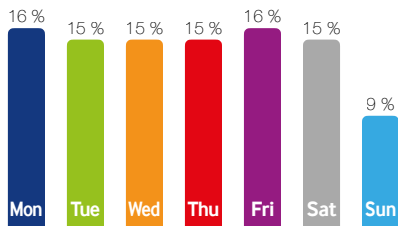

Weekly viewership 6:00 a.m. – 10:00 p.m.