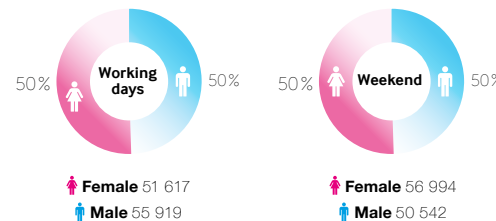

Birth certificate

Statistics

Screen's potential:

5 000 Pedestrians (people a day)

19 742 Motorists (people a day)

24 785 Daily Traffic Count

Locations: business district / residential area

Positions: passage, direction downtown