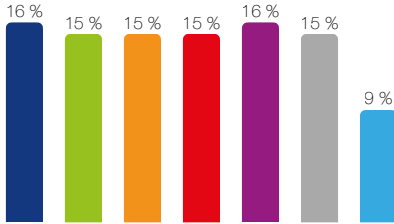

Birth certificate

Statistics

Screen's potential:

32 450 🚶 Pedestrians (people a day)

896 🚗 Motorists (people a day)

33 346 🕒 **Daily Traffic Count**

Locations: business district / residential area

Positions: city centre / pedestrian zone