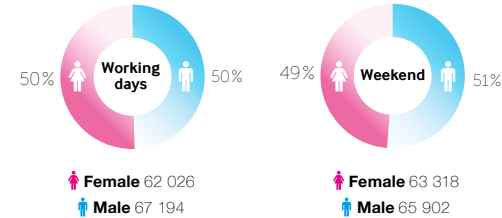

Birth certificate

Statistics

Screen's potential:

- 9 460** Pedestrians (people a day)
- 19 255** Motorists (people a day)
- 28 715** **Daily Traffic Count**

Locations: business district / residential area
Positions: passage, direction downtown