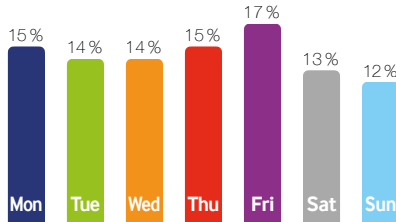

Birth certificate

Statistics

Screen's potential:

- 9 460** Pedestrians (people a day)
- 19 255** Motorists (people a day)
- 28 715** **Daily Traffic Count**

Locations: business district / residential area
Positions: passage, direction downtown