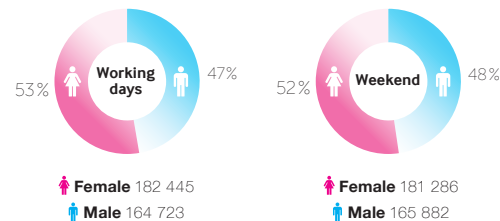

Screen Specs

Screen's potential:

- 50 800** 🚶 Pedestrians (people a day)
- 200** 🚗 Motorists (people a day)
- 51 000** 🕒 **Daily Traffic Count**

Locations: business district / residential area

Positions: downtown

👤 **Female** 182 445
 👤 **Male** 164 723

👤 **Female** 181 286
 👤 **Male** 165 882

Weekly viewership 6:00 a.m. – 10:00 p.m.

GPS coordinates: 50.7656108 N, 15.0562642 E

Description of Location:

The most successful shopping centre in the very centre of the city. It offers a number of desirable services: Cinema City, Datart, MyTesco, many branded stores. The screen is installed on the cinema building in the pedestrian direction of Fügnerova Street (city and suburban transport centre).