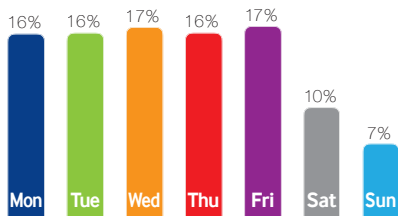

Weekly viewership 6:00 a.m. – 10:00 p.m.