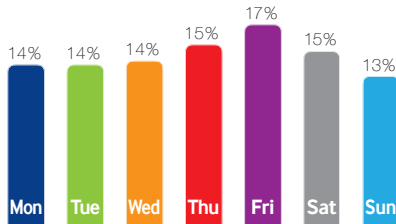

# Liberec

**130 445**

Unique visitors / month

**365 310**

The number of visits / month

Liberecky Region

- Location:** Shopping centre Géčko  
**Address:** Sousedská 599, Liberec  
**Placement:** Outdoor on the roof of the shopping centre  
**Dimensions:** 25,16 m<sup>2</sup> – 614,4 x 410 cm  
**Ratio:** atyp – 1536 x 1024 px  
**Operation time:** 6:00 a.m. – 10:00 p.m. (16 hrs)

## Screen's potential:

**12160** 🚶 Pedestrians (people a day)**19 840** 🚗 Motorists (people a day)**32 000** 🕒 Daily Traffic Count**Locations:** business district**Positions:** shopping centre

Weekly viewership 6:00 a.m. – 10:00 p.m.