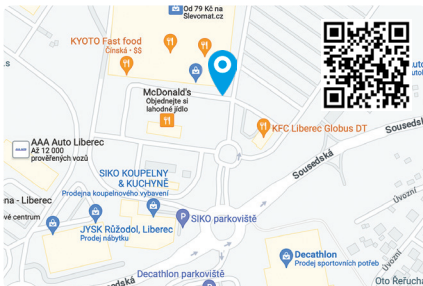

25

Liberec – Shopping centre Géčko  
Liberecky Region

# Liberec

**130 445**

Unique visitors / month

**365 310**

The number of visits / month

Liberecky Region

- Location:** Shopping centre Géčko  
**Address:** Sousedská 599, Liberec  
**Placement:** Outdoor on the roof of the shopping centre  
**Dimensions:** 25,16 m<sup>2</sup> – 614,4 x 410 cm  
**Ratio:** atyp – 1536 x 1024 px  
**Operation time:** 6:00 a.m. – 10:00 p.m. (16 hrs)

GPS coordinates: 50.7754753 N, 15.0289089 E

## Description of Location:

The screen is located at the Géčko shopping centre, which is located in the largest and most visited shopping zone in North Bohemia. In addition to Globus and the shops in NC Géčko, there are many other retailers and companies such as - Decathlon, Sportisimo, Siko, Bauhaus, A3 sport and others. The screen is also visible from the Globus petrol station, as well as the fast food outlets KFC and McDonalds.