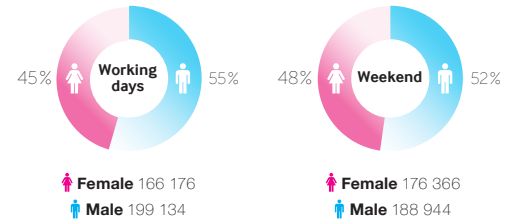

# Liberec

**130 445**

Unique visitors / month

**365 310**

The number of visits / month

Liberecky Region

- Location:** Shopping centre Géčko  
**Address:** Sousedská 599, Liberec  
**Placement:** Outdoor on the roof of the shopping centre  
**Dimensions:** 25,16 m<sup>2</sup> – 614,4 x 410 cm  
**Ratio:** atyp – 1536 x 1024 px  
**Operation time:** 6:00 a.m. – 10:00 p.m. (16 hrs)

## Screen's potential:

**12160** 🚶 Pedestrians (people a day)**19 840** 🚗 Motorists (people a day)**32 000** 🕒 Daily Traffic Count**Locations:** business district**Positions:** shopping centre

Weekly viewership 6:00 a.m. – 10:00 p.m.